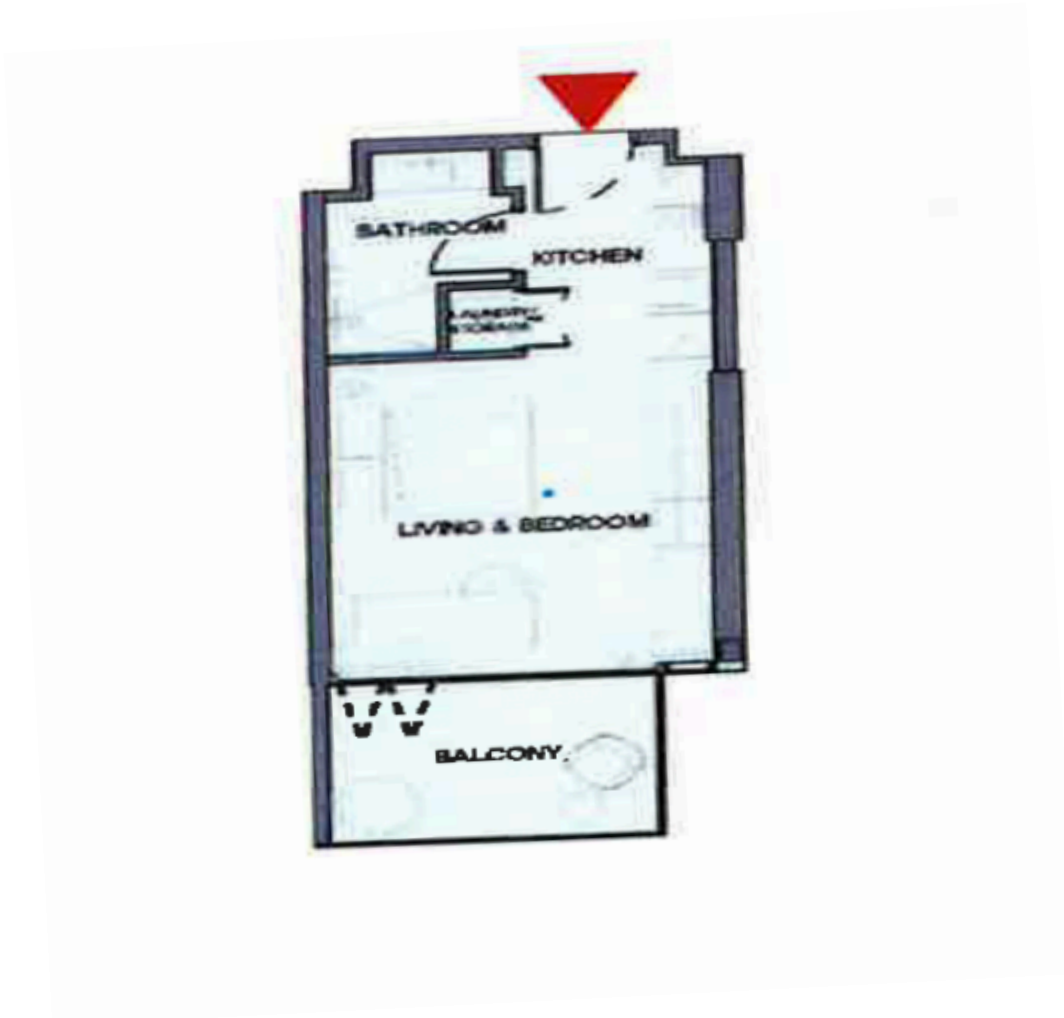

FLOORPLAN

ROVE HOME RESIDENCES

UNIT 1015 | TOTAL AREA - 410 SQFT

FLOOR KEY PLAN

UNIT AREA BREAKDOWN

LIVING & BEDROOM	:	17.94	M ²	193	FT ²
KITCHEN	:	6.27	M ²	68	FT ²
BATHROOM	:	5.4	M ²	58	FT ²
LAUNDRY/STORAGE	:	0.75	M ²	8	FT ²
BALCONY	:	7.7	M ²	83	FT ²
UNIT TOTAL AREA	:	38.06	M²	410	FT²