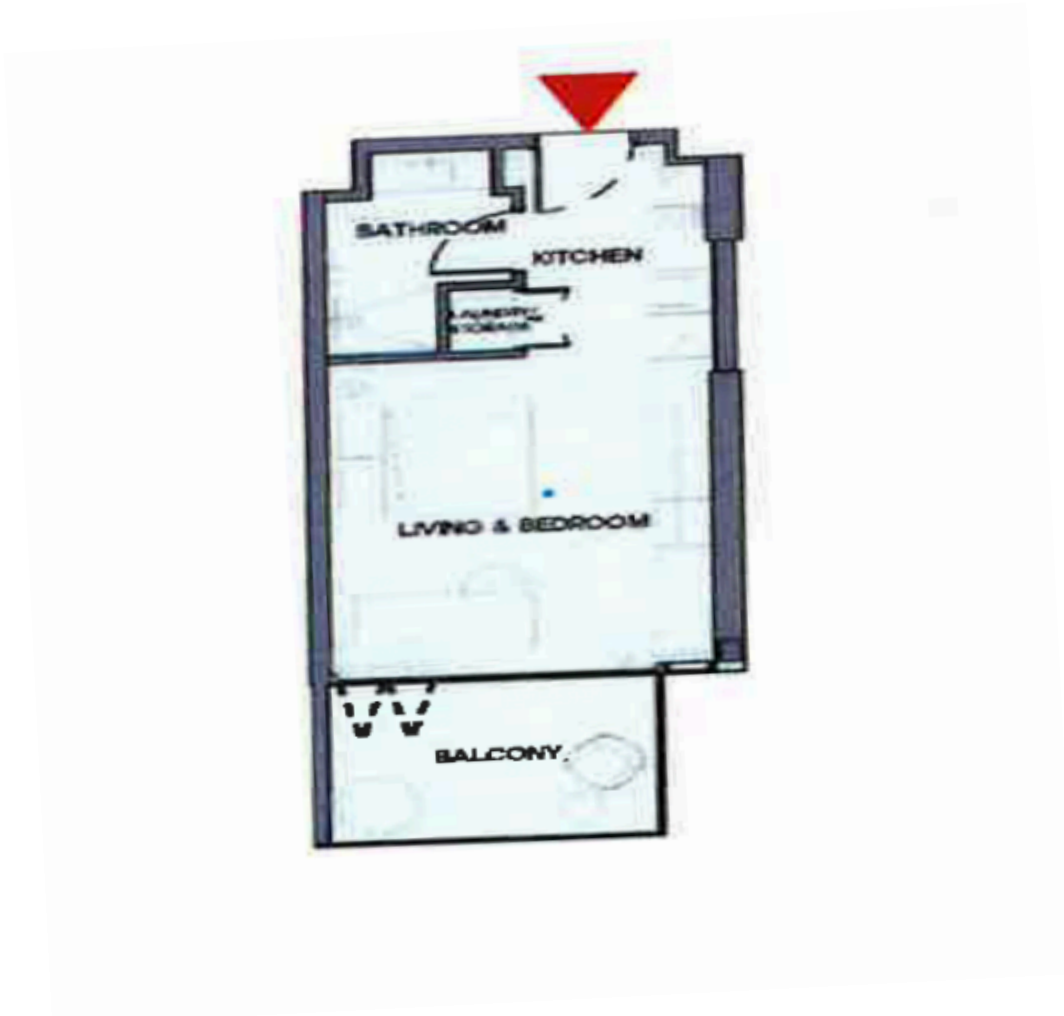

FLOORPLAN

ROVE HOME RESIDENCES

UNIT 1017 | TOTAL AREA - 412 SQFT

UNIT AREA BREAKDOWN

LIVING & BEDROOM	:	17.94	M ²	193	FT ²
KITCHEN	:	6.27	M ²	68	FT ²
BATHROOM	:	5.4	M ²	58	FT ²
LAUNDRY/STORAGE	:	0.75	M ²	8	FT ²
BALCONY	:	7.7	M ²	83	FT ²
UNIT TOTAL AREA	:	38.06	M²	410	FT²