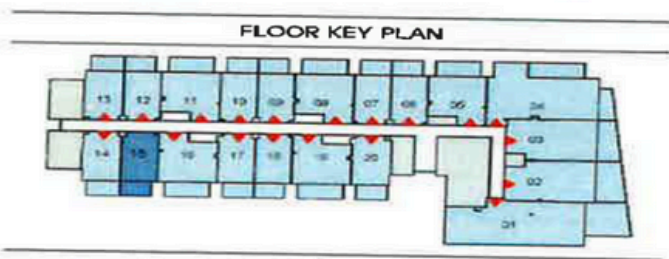

FLOORPLAN

ROVE HOME RESIDENCES

UNIT 715

TOTAL AREA - 410 SQFT

UNIT AREA BREAKDOWN			
LIVING & BEDROOM	:	17.94 M ²	193 FT ²
KITCHEN	:	6.27 M ²	68 FT ²
BATHROOM	:	5.4 M ²	58 FT ²
LAUNDRY/STORAGE	:	0.75 M ²	8 FT ²
BALCONY	:	7.7 M ²	83 FT ²
UNIT TOTAL AREA	:	38.06 M²	410 FT²