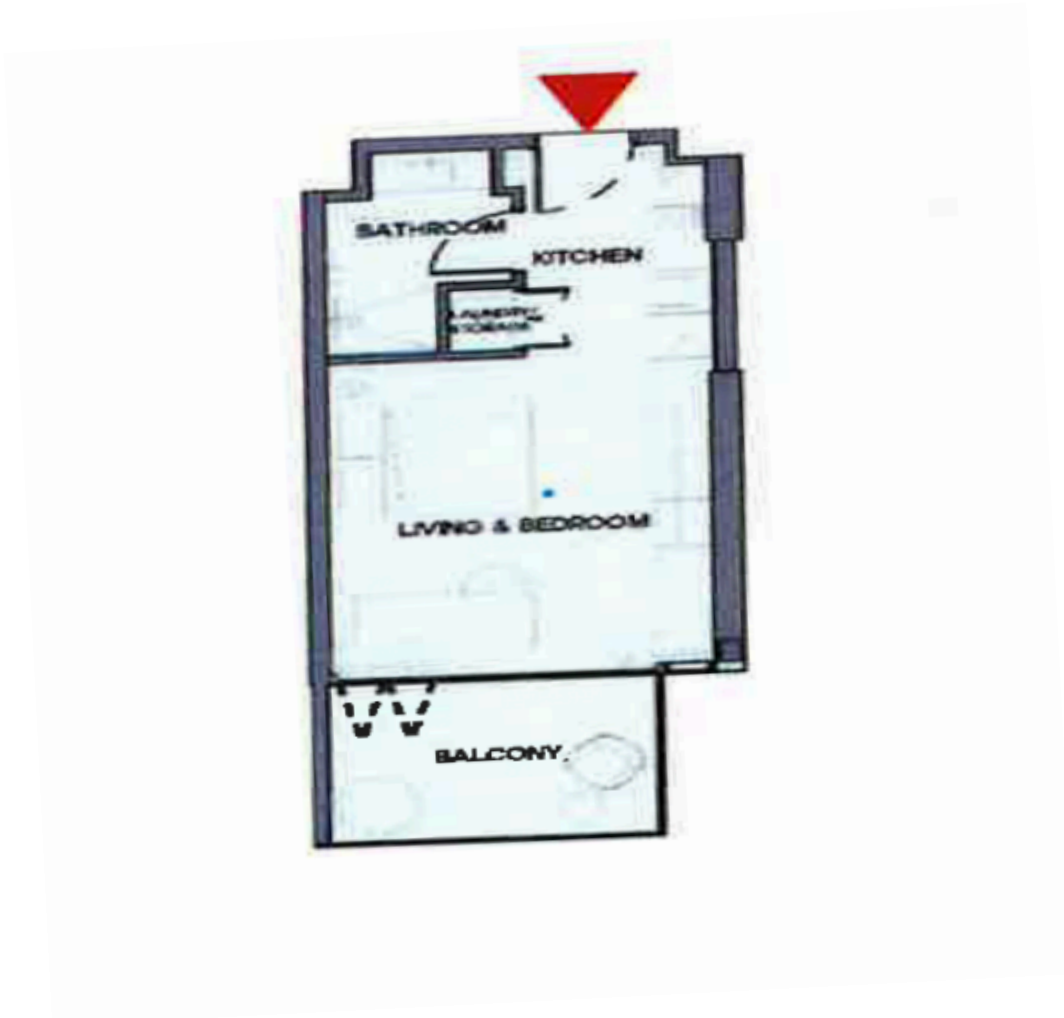

FLOORPLAN

ROVE HOME RESIDENCES

UNIT 715

TOTAL AREA - 410 SQFT

UNIT AREA BREAKDOWN			
LIVING & BEDROOM	:	17.94 M ²	193 FT ²
KITCHEN	:	6.27 M ²	68 FT ²
BATHROOM	:	5.4 M ²	58 FT ²
LAUNDRY/STORAGE	:	0.75 M ²	8 FT ²
BALCONY	:	7.7 M ²	83 FT ²
UNIT TOTAL AREA	:	38.06 M²	410 FT²