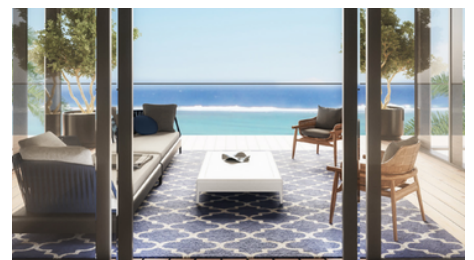

LUXURY LIVING | BRAND NEW | WATERFRONT VIEWS

BAYVIEW - ADDRESS RESORTS

Discover the ultimate luxury living with Bayview overlooking the azure waters of the Arabian Gulf. The apartments offer timeless lifestyle with their seamless flow, spacious living areas offering absolute tranquility and privacy

1809 SQ FT

3 Bedroom+
Maid

3 Bathrooms

Area Play & Area
Pool' Kids Shaded

Deck Wet and
Pool Infinity

Landscaped Garden