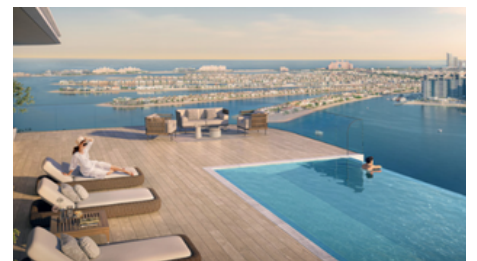

## SEAPOINT - EMAAR BEACHFRONT

Located at the heart of an exclusive island community with views of The Palm, Ain Dubai and Marina, experience luxury with a unique blend of cosmopolitan living, and a seaside lifestyle.

761 SQ FT

1 Bedroom

1 Bathroom

Infinity Pool

Shaded Kids  
Pool Area & Play  
Area

Pods BBQ