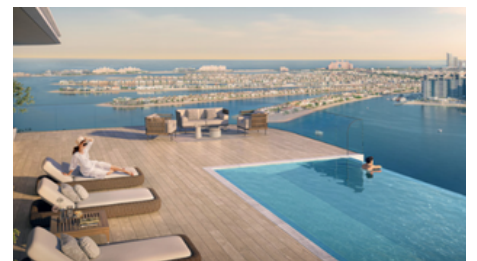

LUXURY LIVING | BRAND NEW | PRIVATE BEACH

SEAPOINT - EMAAR BEACHFRONT

Located at the heart of an exclusive island community with views of The Palm, Ain Dubai and Marina, experience luxury with a unique blend of cosmopolitan living, and a seaside lifestyle.

1,1,514 SQ FT

3 Bedrooms +
Maid

3 Bathrooms

Infinity Pool

Shaded Kids
Pool Area & Play
Area

Pods BBQ