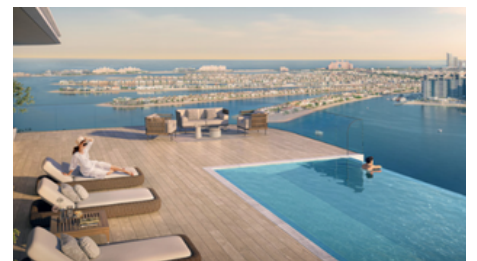

LUXURY LIVING | BRAND NEW | PRIVATE BEACH

SEAPOINT - EMAAR BEACHFRONT

Located at the heart of an exclusive island community with views of The Palm, Ain Dubai and Marina, experience luxury with a unique blend of cosmopolitan living, and a seaside lifestyle.

731 SQ FT

1 Bedroom

1 Bathroom

Infinity Pool

Shaded Kids
Pool Area & Play
Area

Pods BBQ