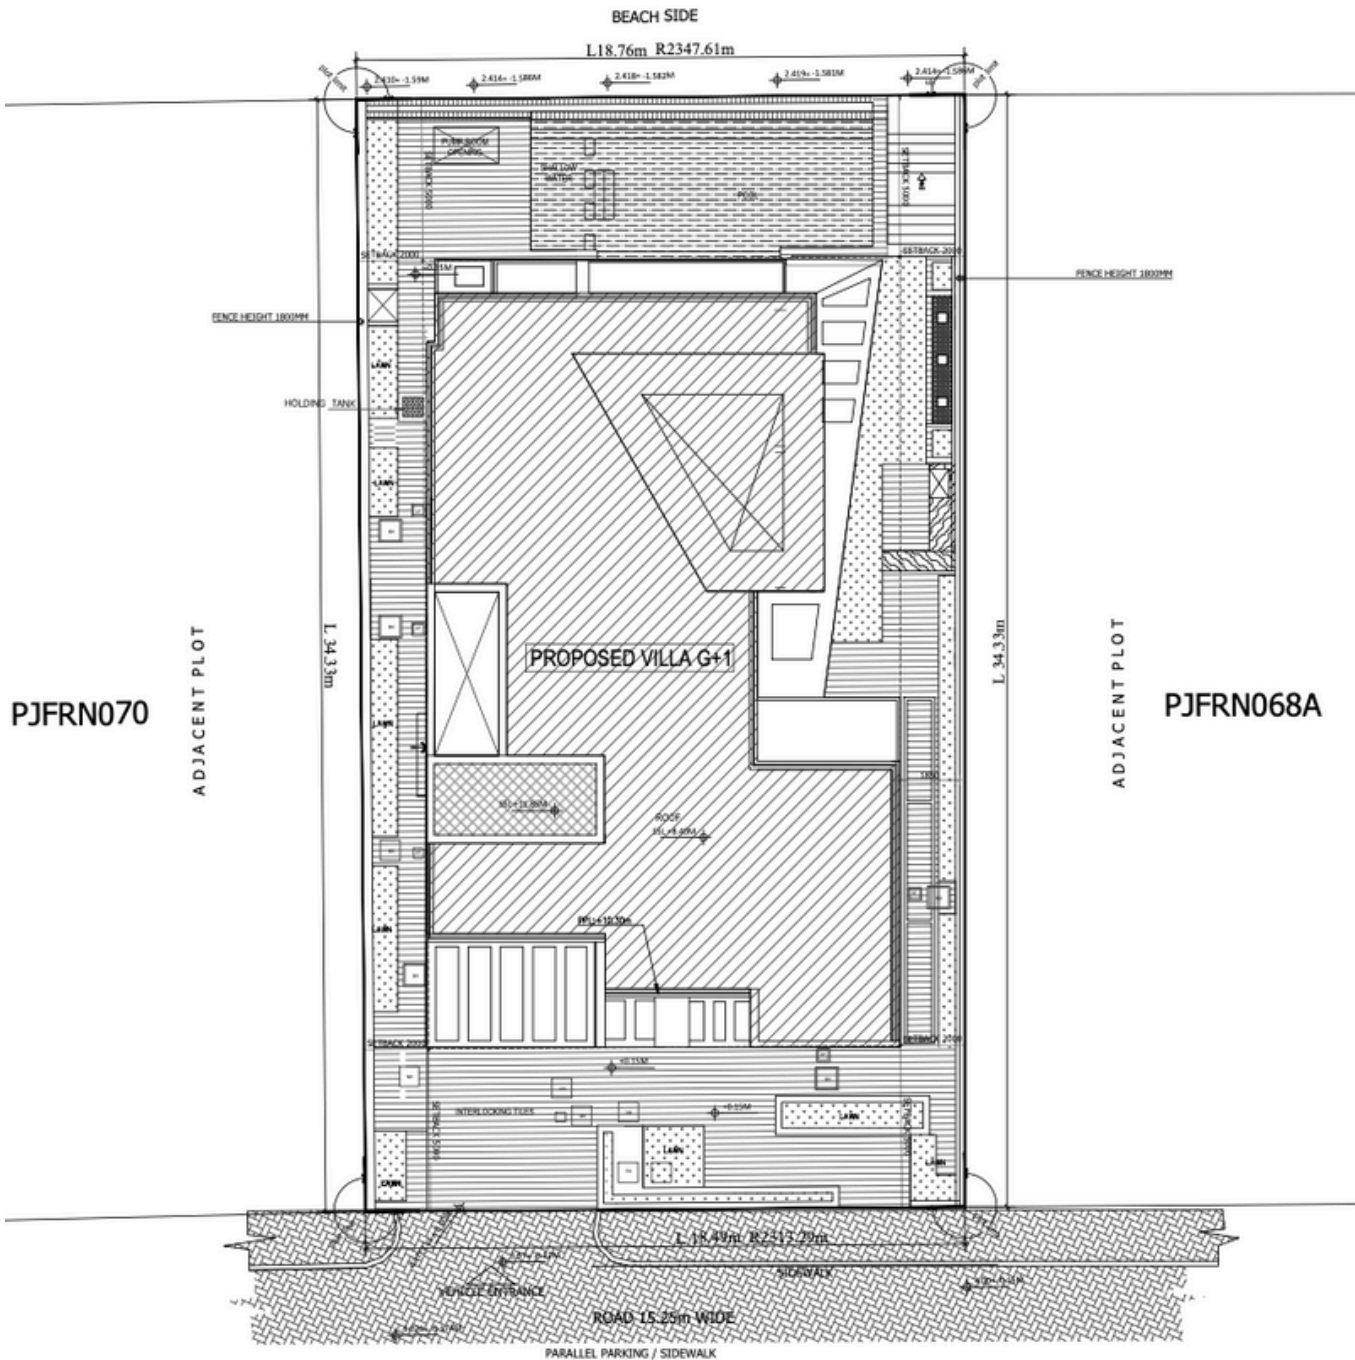

FLOORPLAN

PALM JUMEIRAH

UNIT - N68B

BUA - 6,881 SQ.FT

R O A D 15.25 M W I D E

FLOORPLAN

PALM JUMEIRAH

UNIT - N68B

BUA - 6,881 SQ.FT

GROUND FLOOR PLAN

FLOORPLAN

PALM JUMEIRAH

UNIT - N68B

BUA - 6,881 SQ.FT

3 ROOF FLOOR PLAN
A183 scale 1:100

FLOORPLAN

PALM JUMEIRAH

UNIT - N68B

BUA - 6,881 SQ.FT