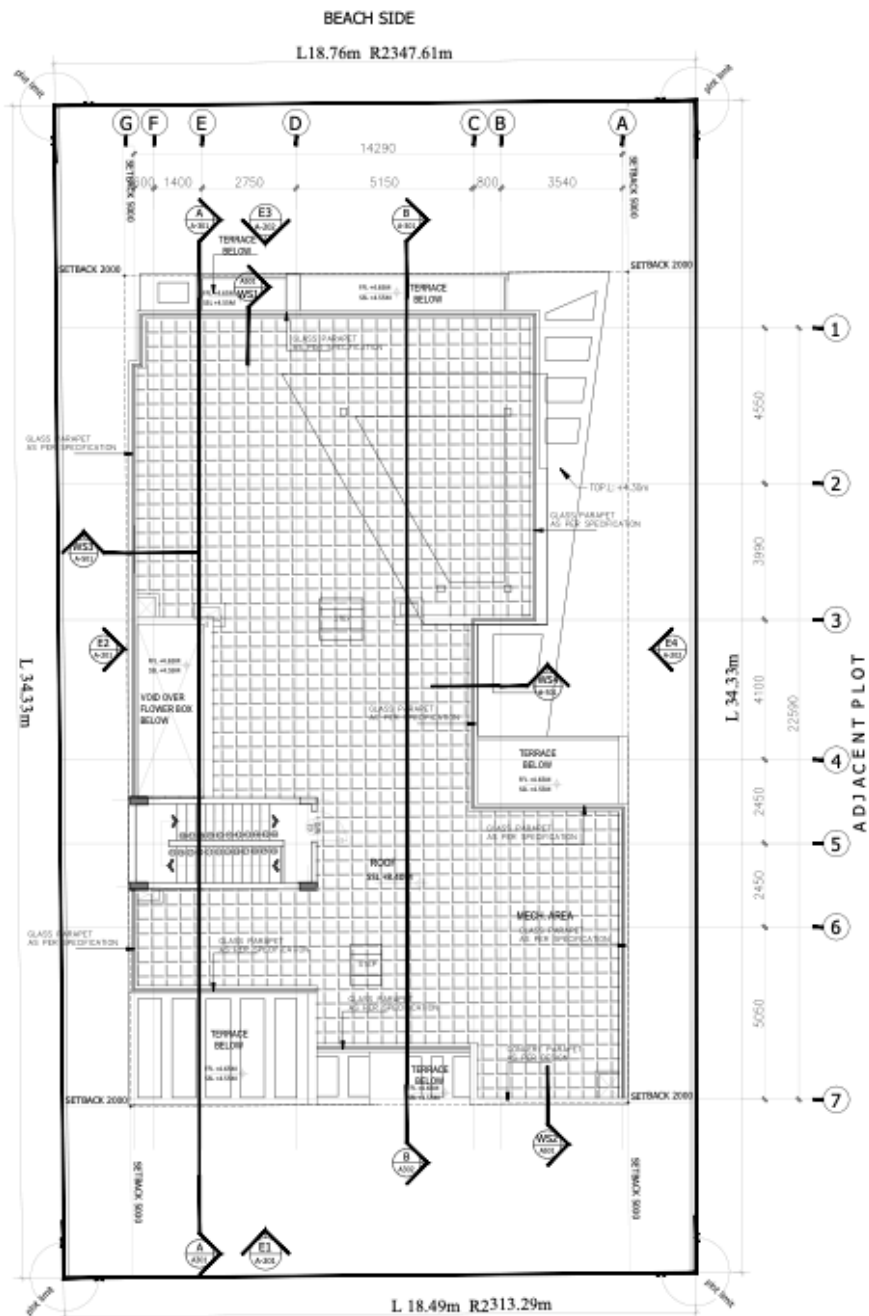

FLOORPLAN

PALM JUMEIRAH

UNIT - N68B

BUA - 6,881 SQ.FT

R O A D 15.25 M W I D E

FLOORPLAN

PALM JUMEIRAH

UNIT - N68B

BUA - 6,881 SQ.FT

GROUND FLOOR PLAN

FLOORPLAN

PALM JUMEIRAH

UNIT - N68B

BUA - 6,881 SQ.FT

3 ROOF FLOOR PLAN
A183 scale 1:100

FLOORPLAN

PALM JUMEIRAH

UNIT - N68B

BUA - 6,881 SQ.FT