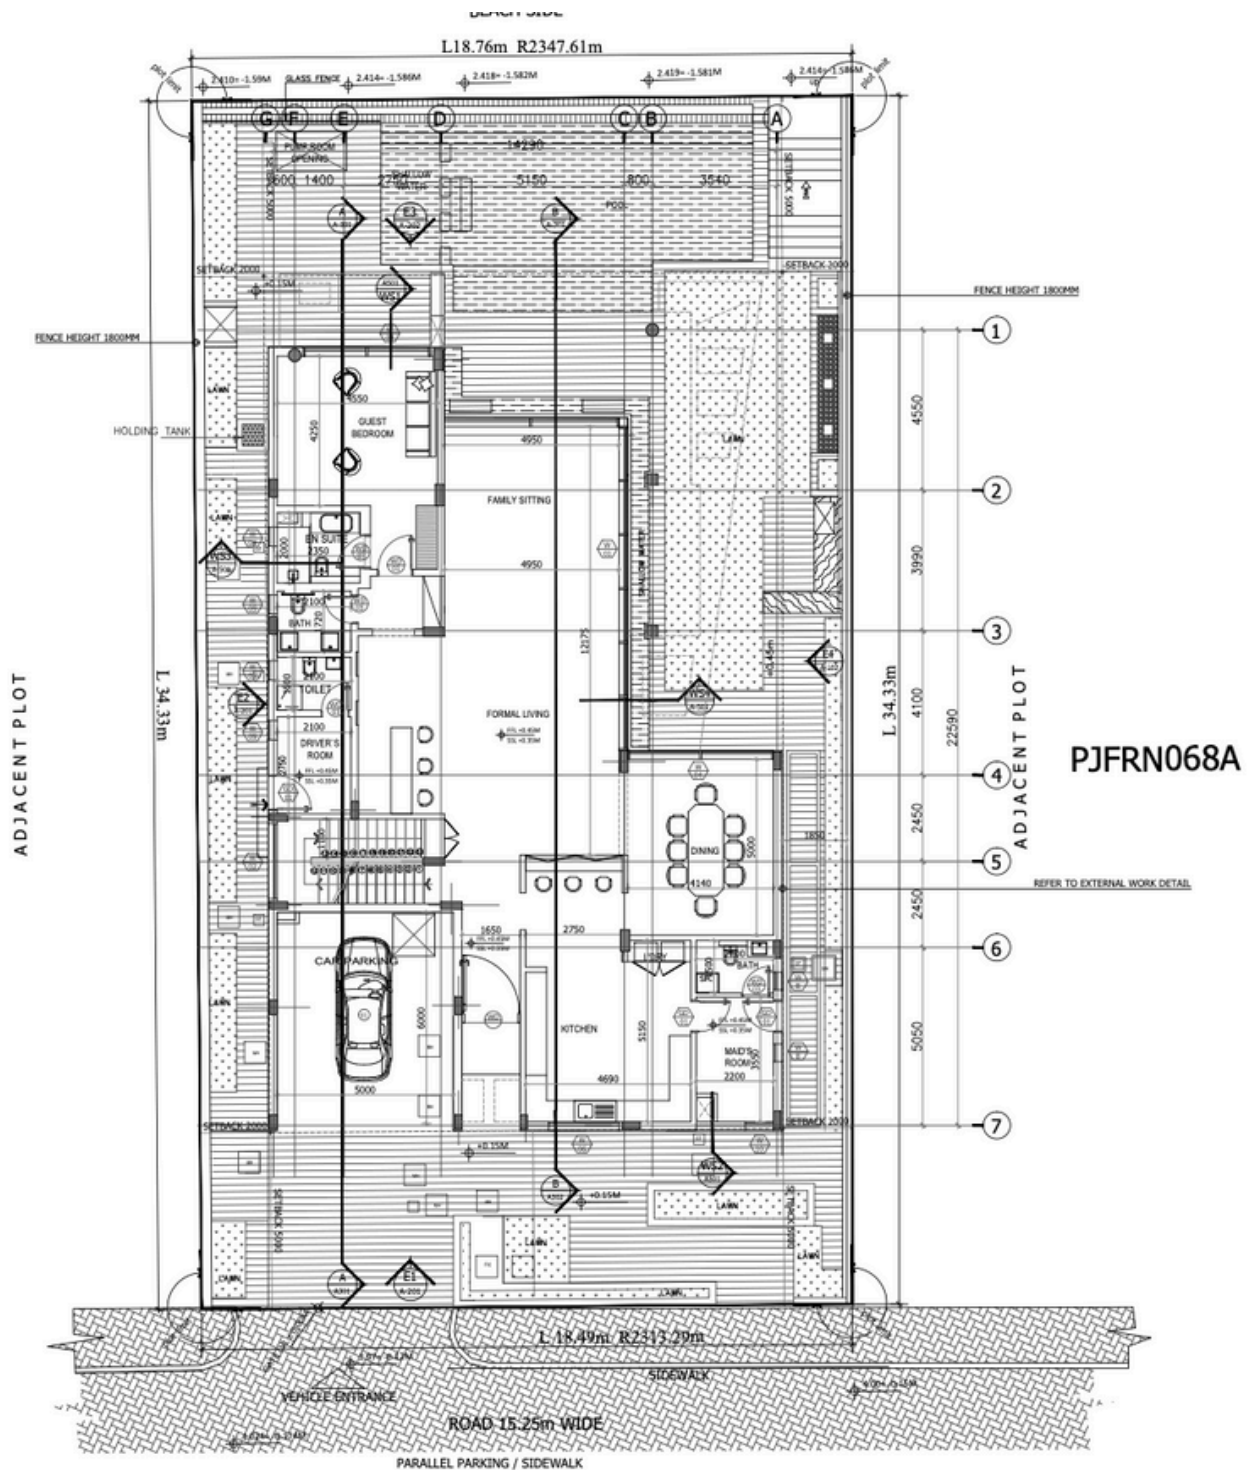

FLOORPLAN

PALM JUMEIRAH

UNIT - N68B

BUA - 6,881 SQ.FT

R O A D 15.25 M W I D E

FLOORPLAN

PALM JUMEIRAH

UNIT - N68B

BUA - 6,881 SQ.FT

GROUND FLOOR PLAN

FLOORPLAN

PALM JUMEIRAH

UNIT - N68B

BUA - 6,881 SQ.FT

3 ROOF FLOOR PLAN
A183 scale 1:100

FLOORPLAN

PALM JUMEIRAH

UNIT - N68B

BUA - 6,881 SQ.FT