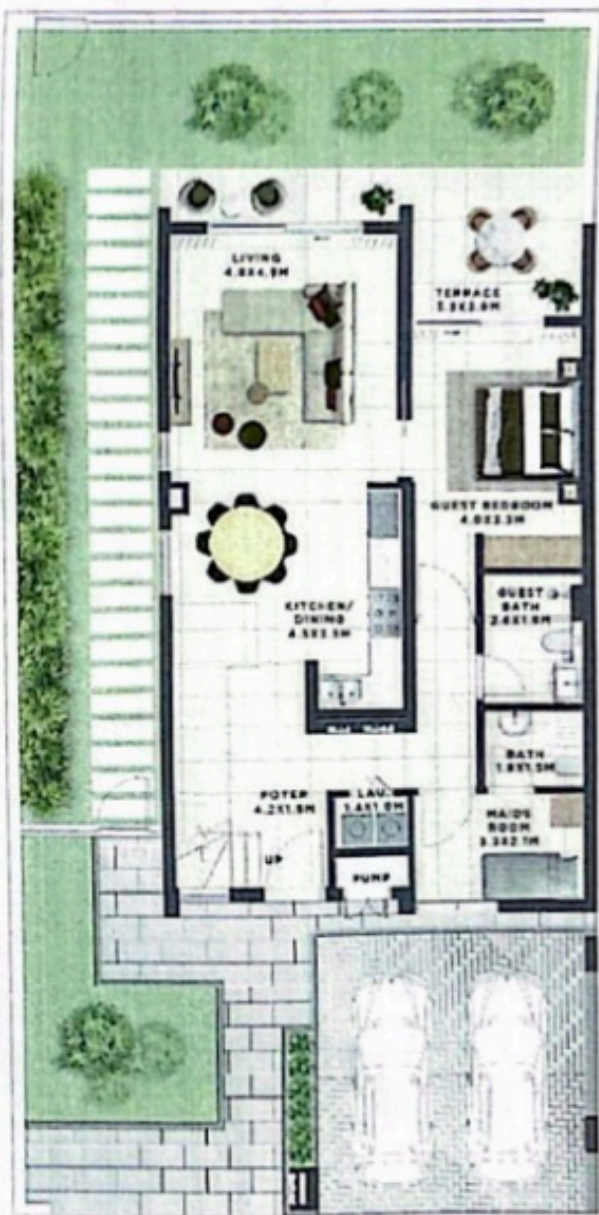

# FLOORPLAN

## NIMA - THE VALLEY

UNIT - V-114

BUA - 2600 SQFT

GROUND FLOOR

FIRST FLOOR