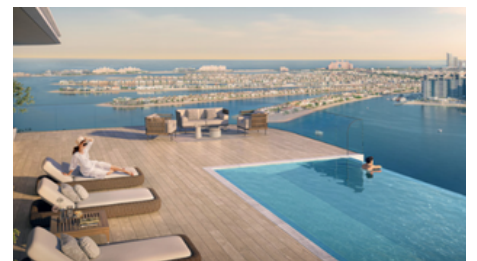

LUXURY LIVING | BRAND NEW | PRIVATE BEACH

SEAPOINT - EMAAR BEACHFRONT

Located at the heart of an exclusive island community with views of The Palm, Ain Dubai and Marina, experience luxury with a unique blend of cosmopolitan living, and a seaside lifestyle.

764 SQ FT

1 Bedroom

1 Bathroom

Infinity Pool

Shaded Kids
Pool Area & Play
Area

Pods BBQ