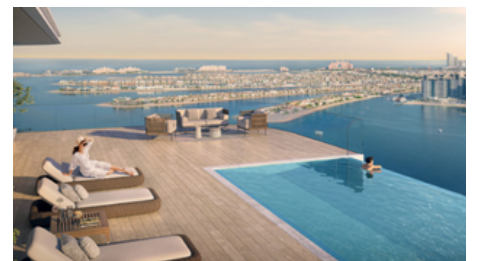

LUXURY LIVING | BRAND NEW | PRIVATE BEACH

SEAPOINT - EMAAR BEACHFRONT

Located at the heart of an exclusive island community with views of The Palm, Ain Dubai and Marina, experience luxury with a unique blend of cosmopolitan living, and a seaside lifestyle.

761 SQ FT

1 Bedroom

1 Bathroom

Infinity Pool

Shaded Kids
Pool Area & Play
Area

BBQ Pods