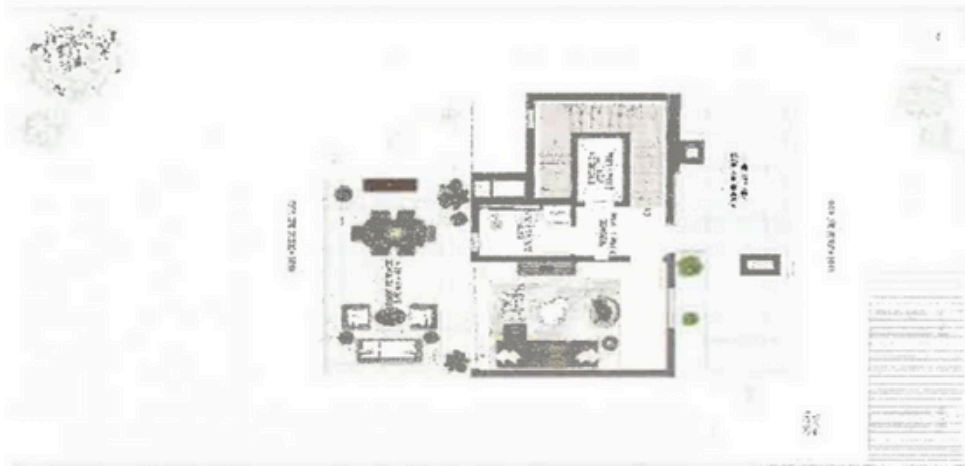

FLOORPLAN

PARK GATE - DUBAI HILLS ESTATE

UNIT - V-86

TOTAL AREA - 5091 SQFT

SECOND FLOOR

FIRST FLOOR

GROUND FLOOR