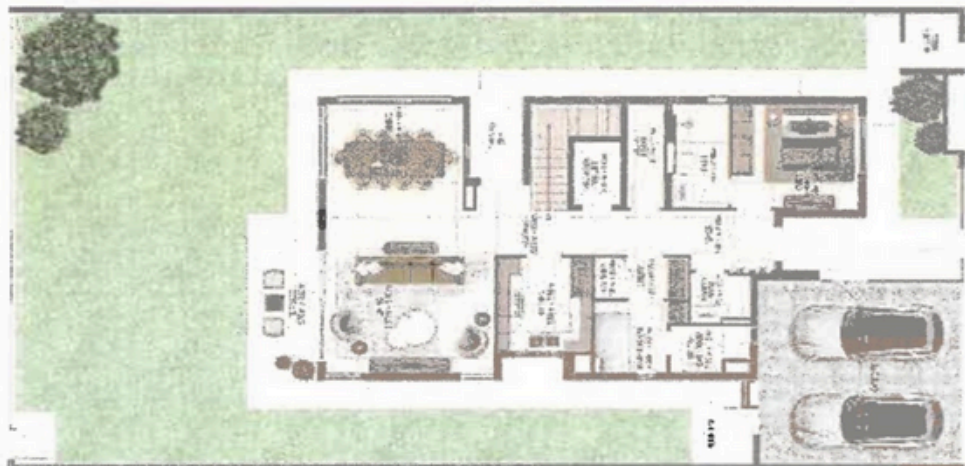

FLOORPLAN

PARK GATE - DUBAI HILLS ESTATE

UNIT - V-86

TOTAL AREA - 5091 SQFT

SECOND FLOOR

FIRST FLOOR

GROUND FLOOR