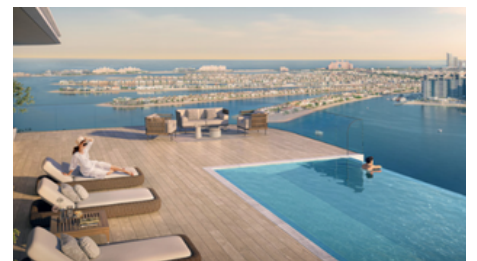

## SEAPOINT - EMAAR BEACHFRONT

Located at the heart of an exclusive island community with views of The Palm, Ain Dubai and Marina, experience luxury with a unique blend of cosmopolitan living, and a seaside lifestyle.

1,471 SQ FT

2 Bedrooms

2 Bathroom

Infinity Pool

Shaded Kids  
Pool Area & Play  
Area

BBQ Pods