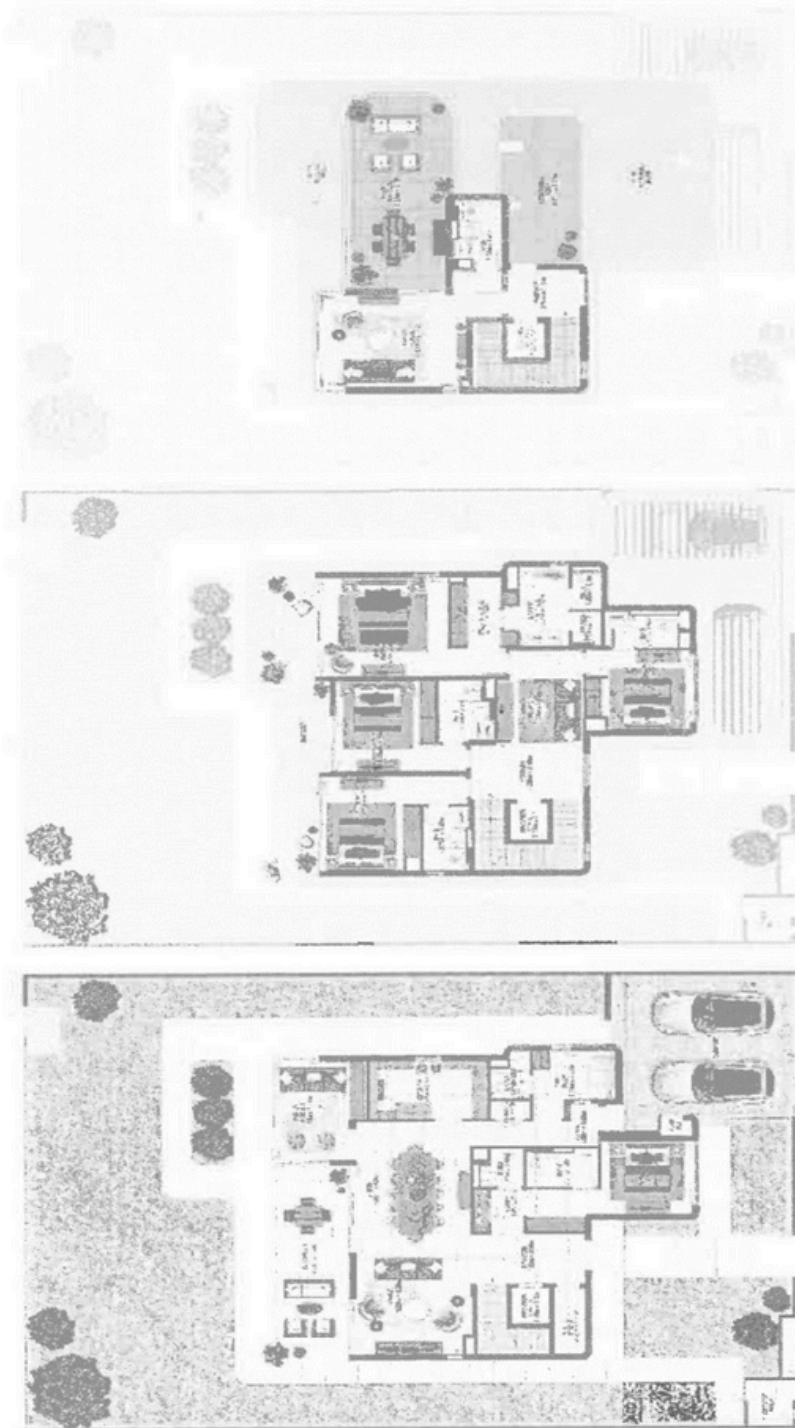

# FLOORPLAN

## PARK GATE - DUBAI HILLS ESTATE

UNIT - V-22

TOTAL AREA - 5366 SQFT

SECOND FLOOR

FIRST FLOOR

GROUND FLOOR