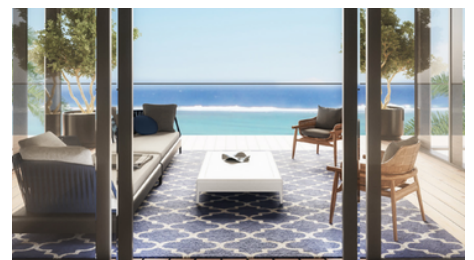

LUXURY LIVING | BRAND NEW | WATERFRONT VIEWS

BAYVIEW - ADDRESS RESORTS

Discover the ultimate luxury living with Bayview overlooking the azure waters of the Arabian Gulf. The apartments offer timeless lifestyle with their seamless flow, spacious living areas offering absolute tranquility and privacy

733 SQ FT

1 Bedroom

1 Bathrooms

Area Play & Area Pool' Kids Shaded

Deck Wet and Pool Infinity

Landscaped Garden