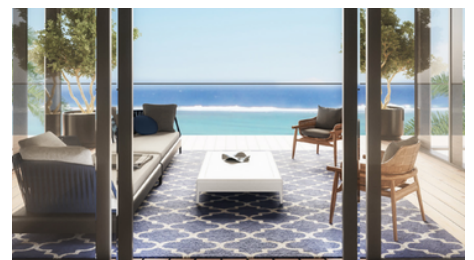

LUXURY LIVING | BRAND NEW | WATERFRONT VIEWS

BAYVIEW - ADDRESS RESORTS

Discover the ultimate luxury living with Bayview overlooking the azure waters of the Arabian Gulf. The apartments offer timeless lifestyle with their seamless flow, spacious living areas offering absolute tranquility and privacy

2,464 SQ FT

4 Bedroom +
Maid

4 Bathrooms

Area Play & Area
Pool' Kids Shaded

Deck Wet and
Pool Infinity

Landscaped Garden