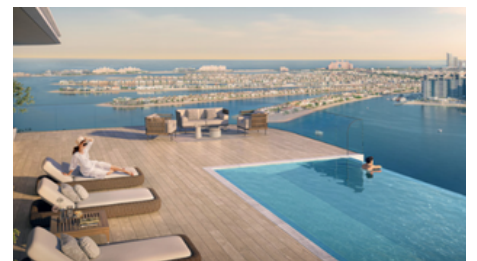

## SEAPOINT - EMAAR BEACHFRONT

Located at the heart of an exclusive island community with views of The Palm, Ain Dubai and Marina, experience luxury with a unique blend of cosmopolitan living, and a seaside lifestyle.

1,107 SQ FT

2 Bedrooms

2 Bathroom

Infinity Pool

Shaded Kids  
Pool Area & Play  
Area

BBQ Pods